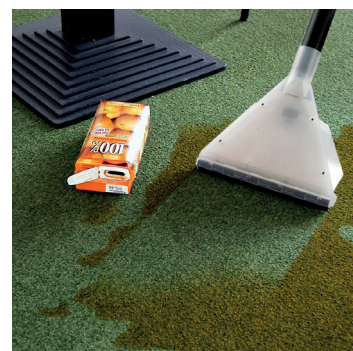

GBP 20 Professional

3in1: Wet & Dry Vacuum Cleaner with injection-extraction cleaning function for rugs, carpets, sofas, armchairs and washing function for floors, 8 bar max pressure

Code	8.204.0066
	8013298065400
	20 lt.
	1400 W max - 230 V ~ 50 Hz
	270 mbar - 27 kPa
	70 l/s
	9,5 Kg
	40 x 39 h 64 cm
	18 Pz
	20 feet = 198 Pz - 40 feet = 396 Pz - truck 594